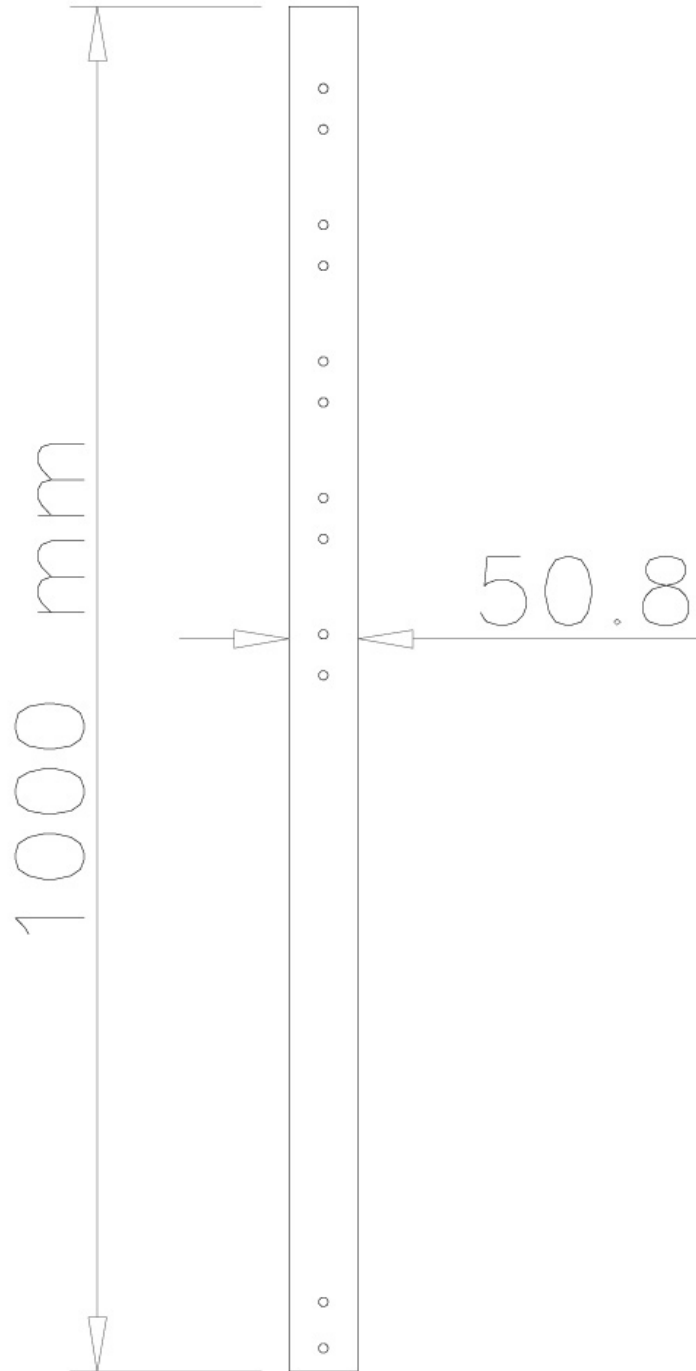

FPMA-CP100BLACK

NEOMOUNTS EXTENSION POLE CEILING

Neomounts

Measuring unit: mm