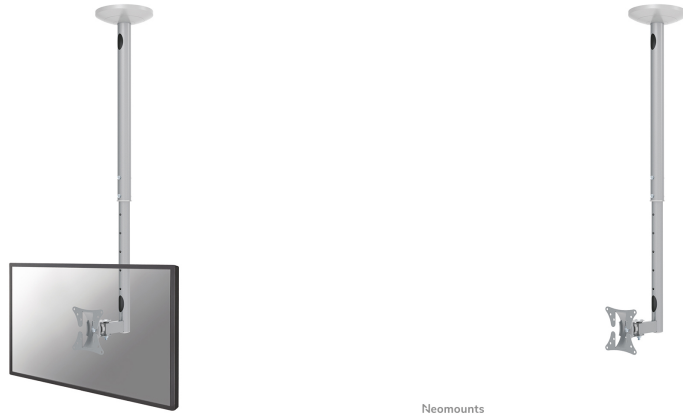

FUNCTIONALITY

Type	Tilt Swivel Full motion
Height adjustment	60-85 cm
Depth adjustment	13 cm
Tilt (degrees)	40°
Swivel (degrees)	180°
Adjustment type	Manual

INFORMATION

Color	Silver
Main material	Steel
Warranty	5 year
EAN code	8717371442385

Neomounts TV/Monitor Ceiling Mount for 10"-30" Screen, Height Adjustable - Silver

The Neomounts ceiling mount, model FPMA-C050SILVER is a tilt- and swivel ceiling mount for flat screens up to 30". This mount is a great choice for space saving placement or when wall mounting and floor placement is not an option.

Neomounts versatile tilt (40°) and swivel (180°) technology allows the mount to change to any viewing angle to fully benefit from the capabilities of the flat screen. The support is easily height adjustable from 50 to 85 centimetres. An innovative cable management conceals and routes cables from ceiling to TV. Hide your cables in the column to keep it nice and tidy.

Neomounts FPMA-C050SILVER has two pivot points and is suitable for screens up to 30" (76 cm). The weight capacity of this product is 20 kg. The ceiling mount is suitable for screens that meet VESA hole pattern 50x50 or 100x100mm. Different hole patterns can be covered using Neomounts VESA adapter plates.