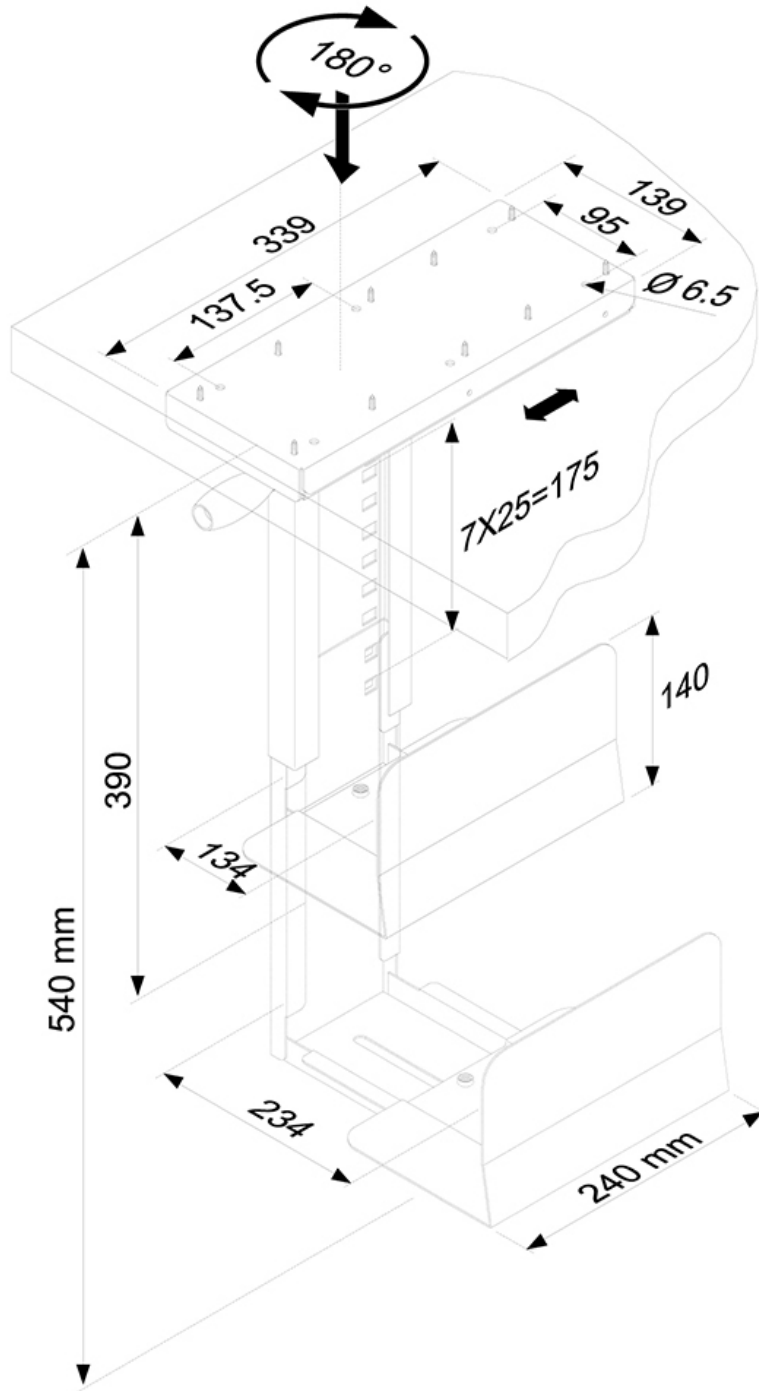

CPU-D250BLACK

NEOMOUNTS CPU HOLDER

Neomounts

Measuring unit: mm